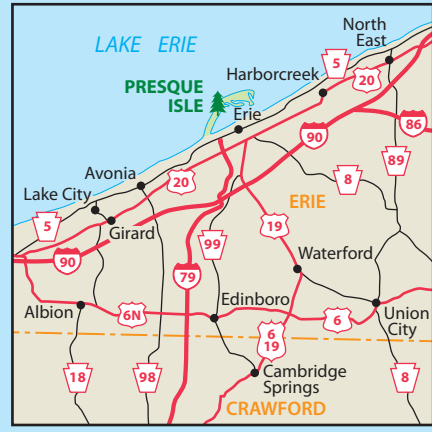

# PRESQUE ISLE STATE PARK

ERIE COUNTY

- Park Office
- Blue Symbol Means ADA Accessible
- Public Phone
- First Aid
- Interpretive Center
- Restrooms
- Outdoor Foot Shower
- Picnic Area
- Picnic Pavilion/Picnic Area
- Playground
- Food Concession & Beachhouse
- Beach (Guarded Areas)
- Boat Launch
- Marina
- B.L. Boat Landing
- Water Taxi Stop (Summer Only)
- Fishing Pier
- Lighthouse
- One-way Road
- Gate
- Unpaved Road
- Parking Lot Paved
- Parking Lot Unpaved
- Hiking Trail
- Seaway Trail
- Multi-purpose Trail
- Other Trails
- Breakwater Locations
- Gull Point Natural Area
- Surfing
- Guarded Zones
- House Boats

**GULL POINT NATURAL AREA**  
 CLOSED to all public use from APRIL 1 through NOVEMBER 30 except on designated trail to observation tower.